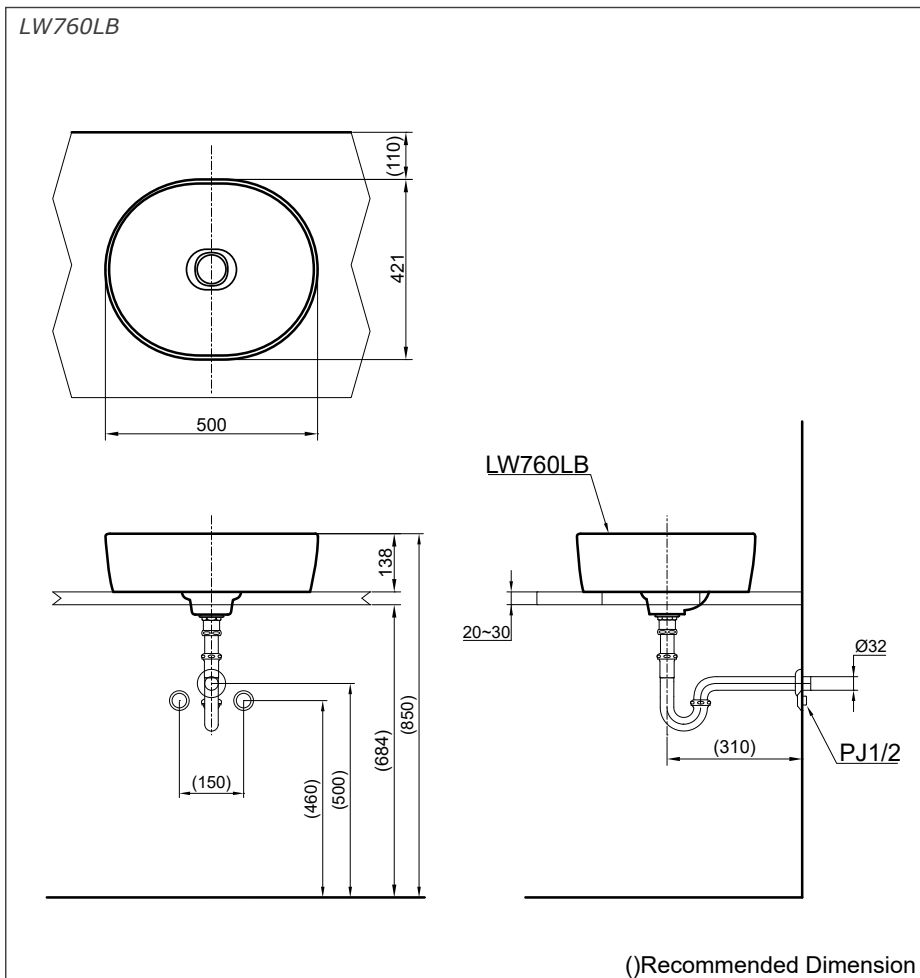

Colors

White (cefiontect)

Please consult a TOTO representative for details